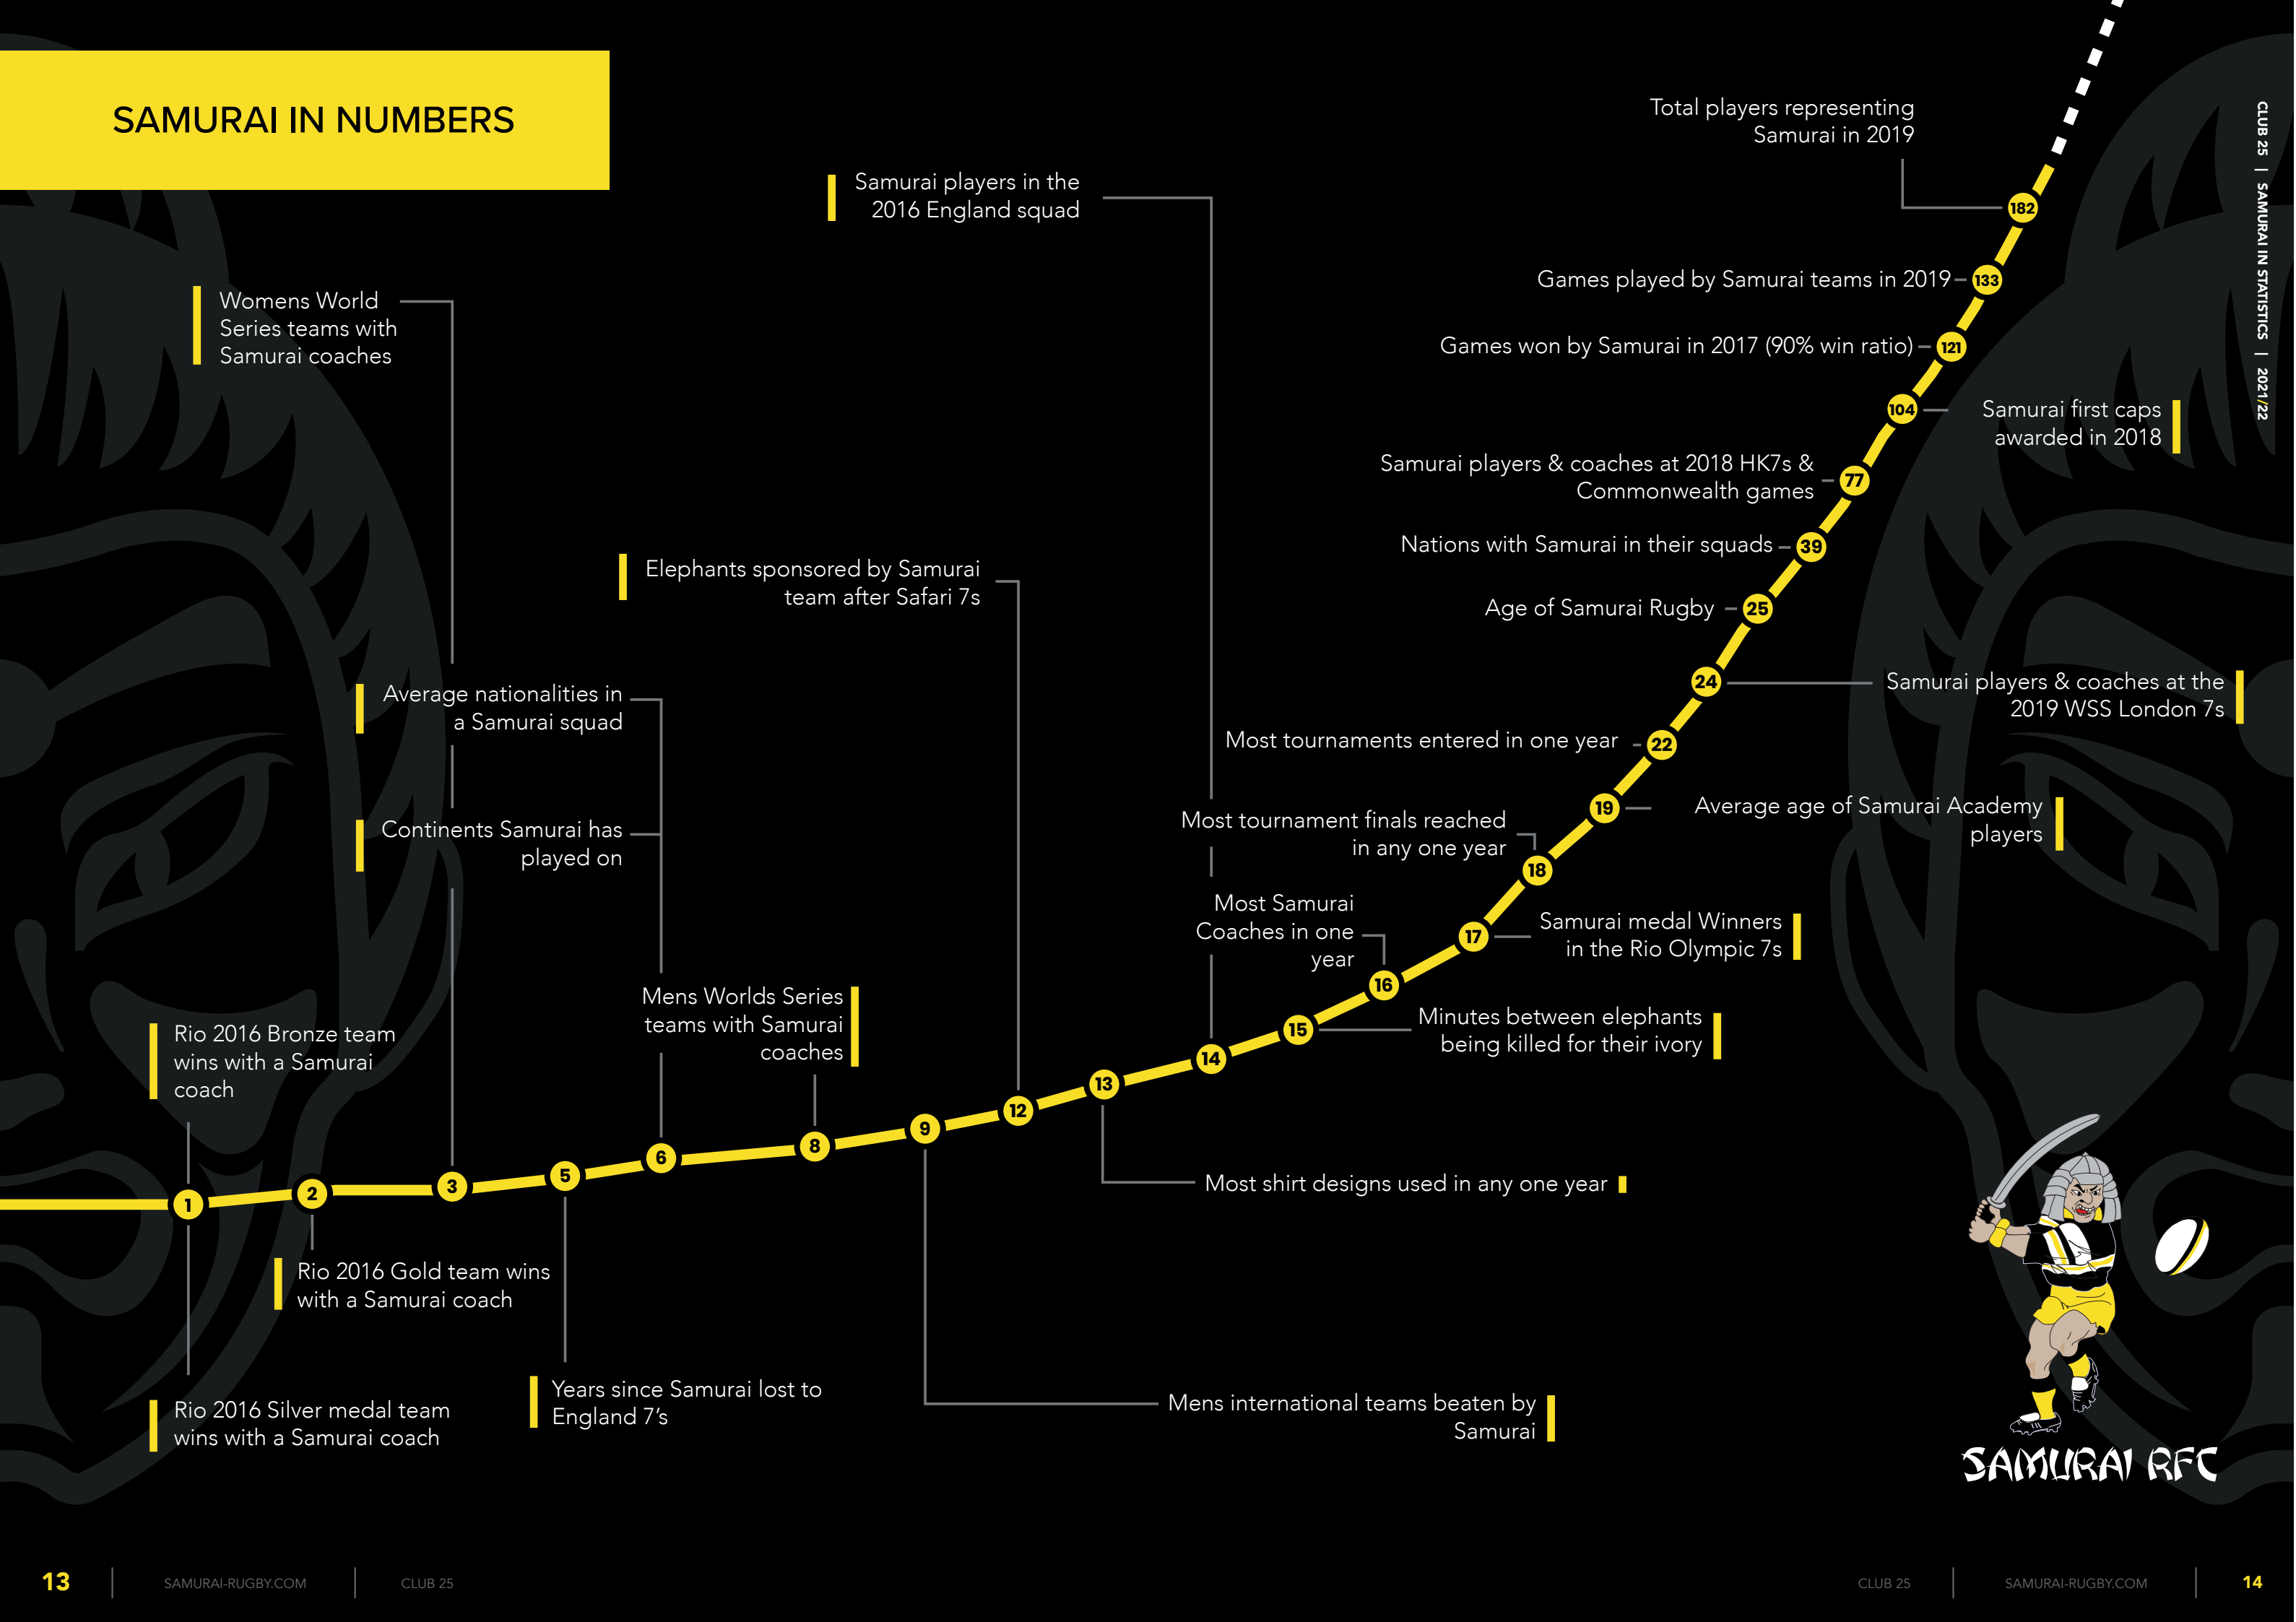

SAMURAI IN NUMBERS

1 Womens World Series teams with Samurai coaches

2 Rio 2016 Bronze team wins with a Samurai coach

3 Rio 2016 Silver medal team wins with a Samurai coach

4 Average nationalities in a Samurai squad

5 Continents Samurai has played on

6 Rio 2016 Gold team wins with a Samurai coach

7 Years since Samurai lost to England 7's

8 Elephants sponsored by Samurai team after Safari 7s

9 Mens Worlds Series teams with Samurai coaches

10 Samurai players in the 2016 England squad

11 Mens international teams beaten by Samurai

12 Most shirt designs used in any one year

13 Most Samurai Coaches in one year

14 Most tournament finals reached in any one year

15 Most tournaments entered in one year

16 Minutes between elephants being killed for their ivory

17 Samurai medal Winners in the Rio Olympic 7s

18 Average age of Samurai Academy players

19 Nations with Samurai in their squads

20 Age of Samurai Rugby

21 Samurai players & coaches at the 2019 WSS London 7s

22 Samurai players & coaches at 2018 HK7s & Commonwealth games

23 Games won by Samurai in 2017 (90% win ratio)

24 Games played by Samurai teams in 2019

25 Total players representing Samurai in 2019

26 Samurai first caps awarded in 2018